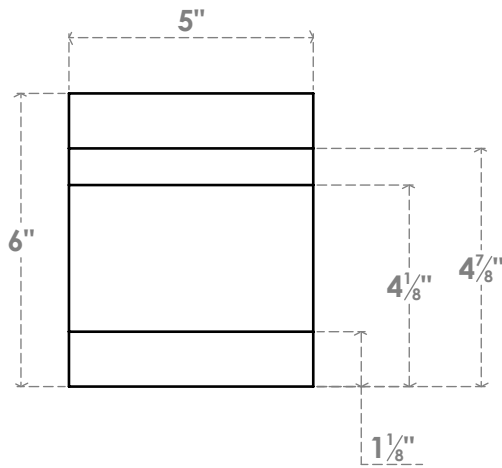

# RFTP05X06X20NEB

5"W X 6"H X 20"L NEW BRIGHTON ARCHITECTURAL GRADE PVC RAFTER TAIL

SIDE PROFILE

ISOMETRIC

FRONT PROFILE

EKENA MILLWORK  
 2300 WEST MAIN ST.  
 CLARKSVILLE, TX 75426  
 TOLL FREE: 866-607-0453  
 WWW.EKENAMILLWORK.COM