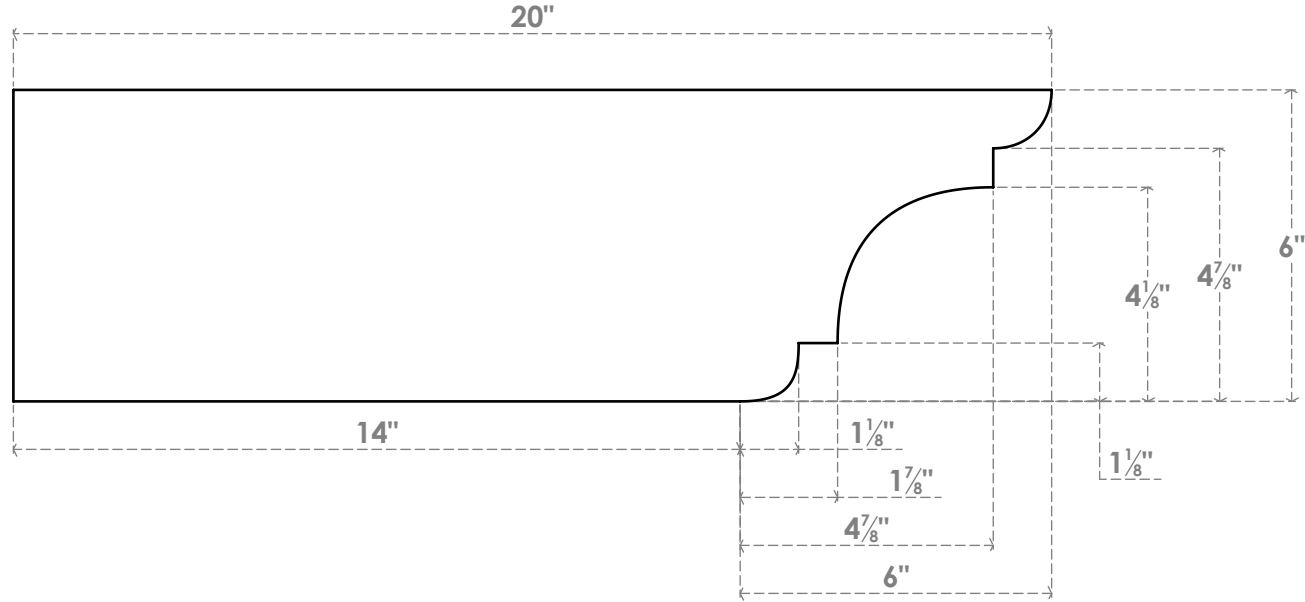

# RFTP05X06X20NEB

5"W X 6"H X 20"L NEW BRIGHTON ARCHITECTURAL GRADE PVC RAFTER TAIL

SIDE PROFILE

ISOMETRIC

FRONT PROFILE

EKENA MILLWORK  
 2300 WEST MAIN ST.  
 CLARKSVILLE, TX 75426  
 TOLL FREE: 866-607-0453  
 WWW.EKENAMILLWORK.COM